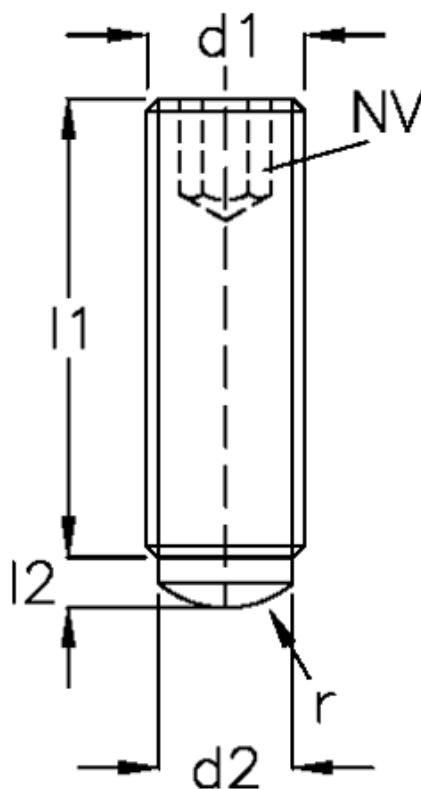

Article number: 20031638

Description: E+G Grub screw
GN 913.2-M8-20-A

Measures

$d1 = M8$

$d2 = 6$

$l1 = 20$

$l2 = 2.5$

$l3 = 1.0$

$NV = 4.0$

$r = 5.0$